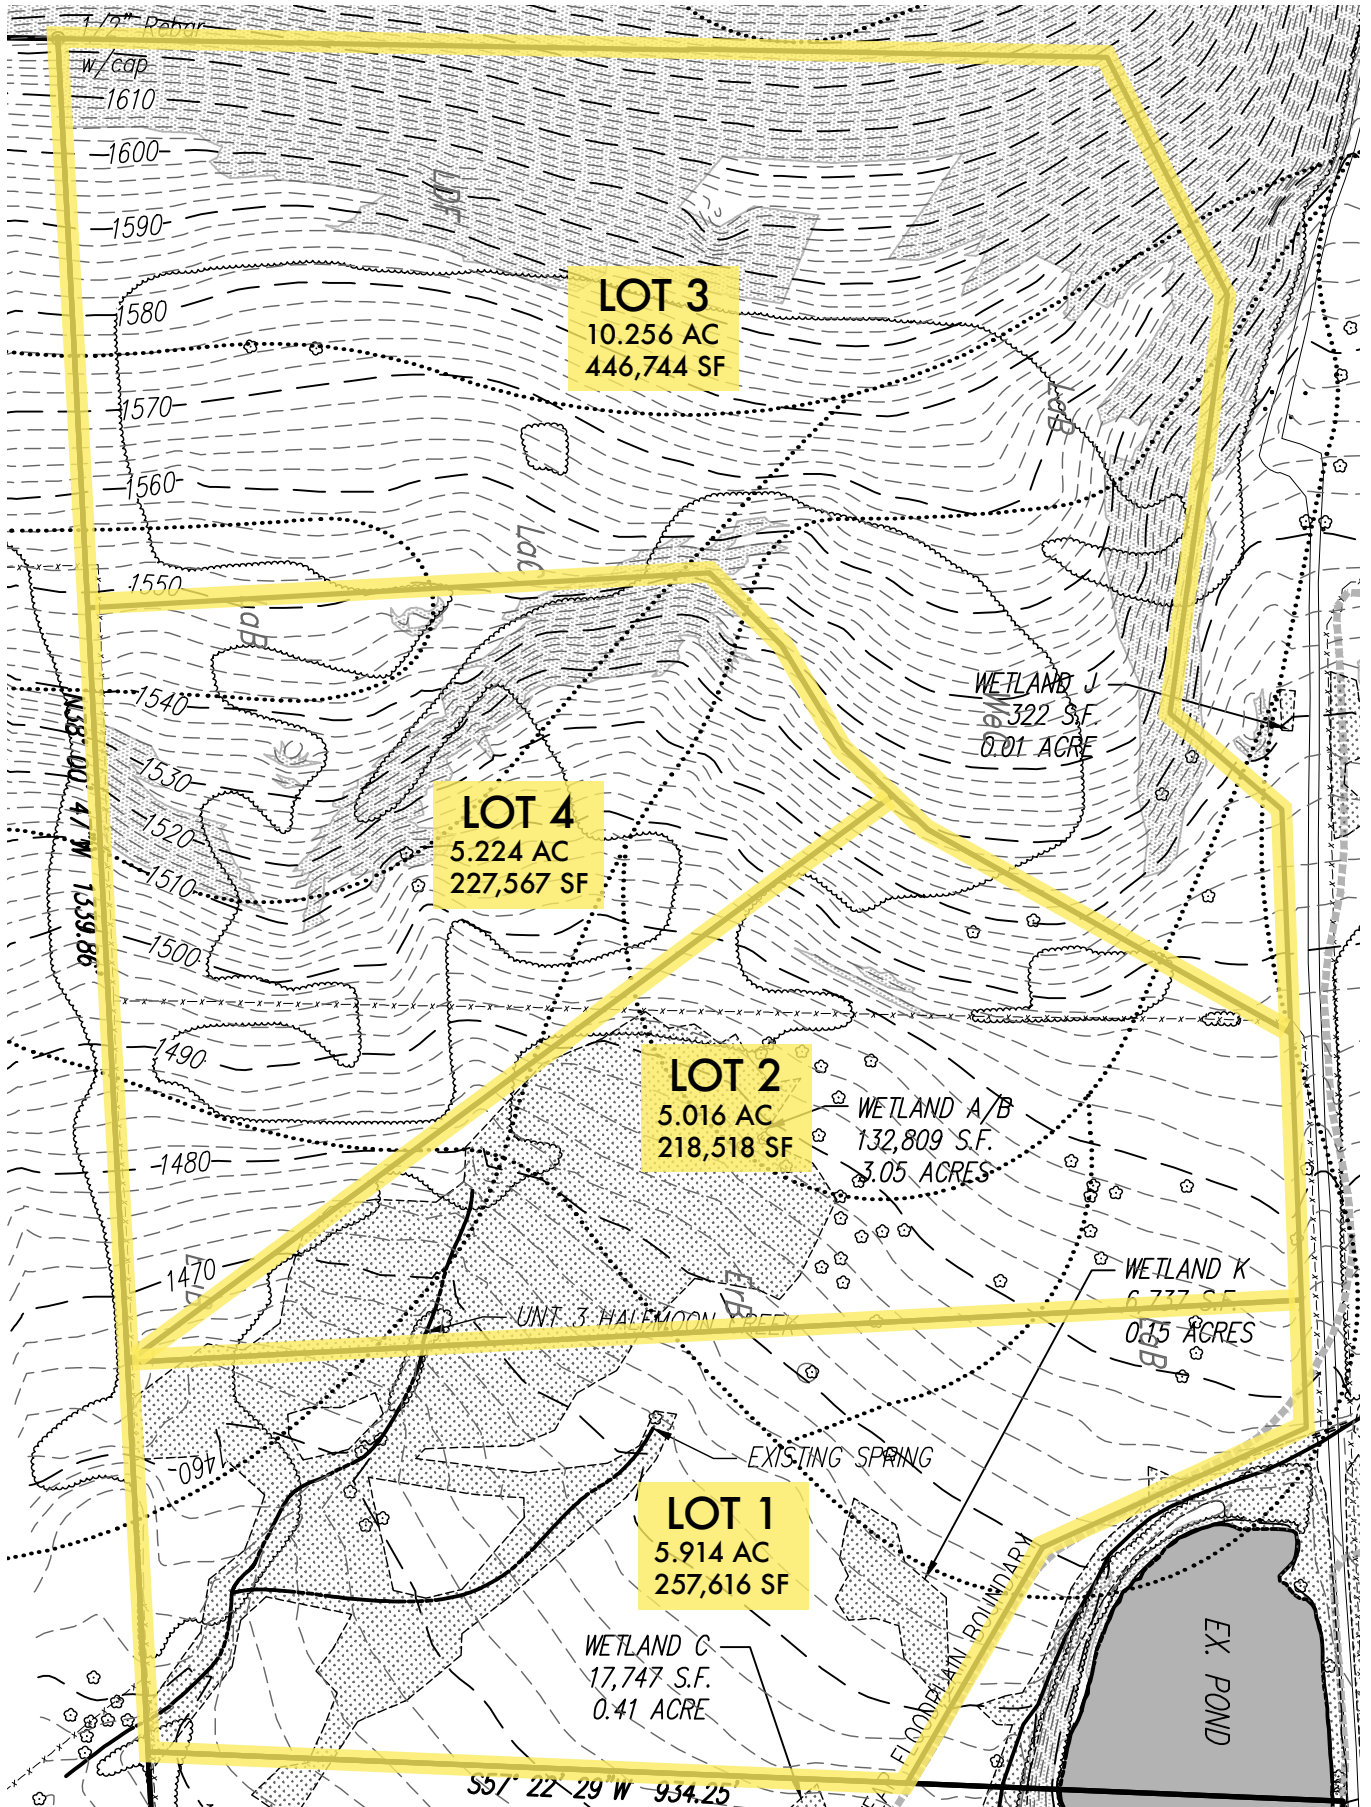

# ESTATE LOTS AT THE FARM - PLOT PLAN

1 INCH = 150 FT.